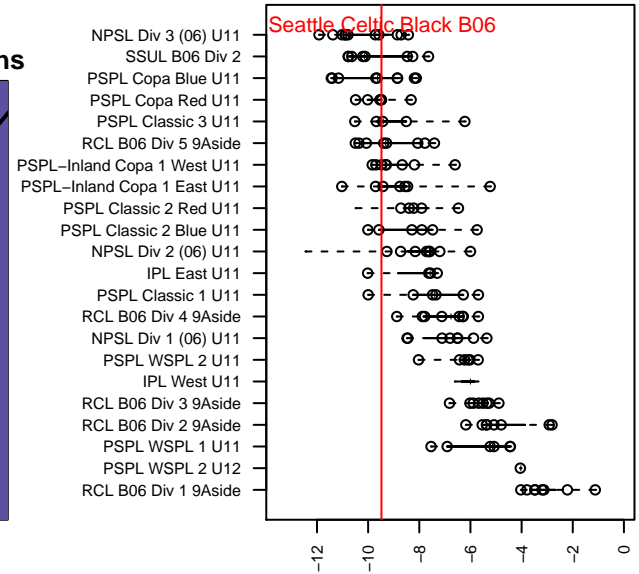

Seattle Celtic Black B06

Seattle Celtic
 Seattle, WA
 B06 total strength=343
 attack=0.37 defense=0.11
 fall league = PSPL Copa Red U11
 spr league = Spr PSPL Copa U11

alt names used:
 Seattle Celtic B06 Black
 Seattle Celtic B06 Black
 Seattle Celtic B06 Black
 Seattle Celtic B06 Black

Venues played:
 2016 Crossfire Select U11 Bronze
 2016 Xtreme Cup BU11 Silver
 2016 PSPL Copa Red U11
 2016 Spr PSPL Copa U11

Seattle Celtic Black B06
 Dots are actual minus expected GF (blue circles) and GA (red triangles).
 Blue line is smoothed change in attack strength. Red is smoothed change in defense strength.

**attack and defense variance (black dot)
relative to other teams
and top 10 in region**

**attack and defense rating
relative to others at age
and all opponents in last 13 months**

Performance relative to 13 month average