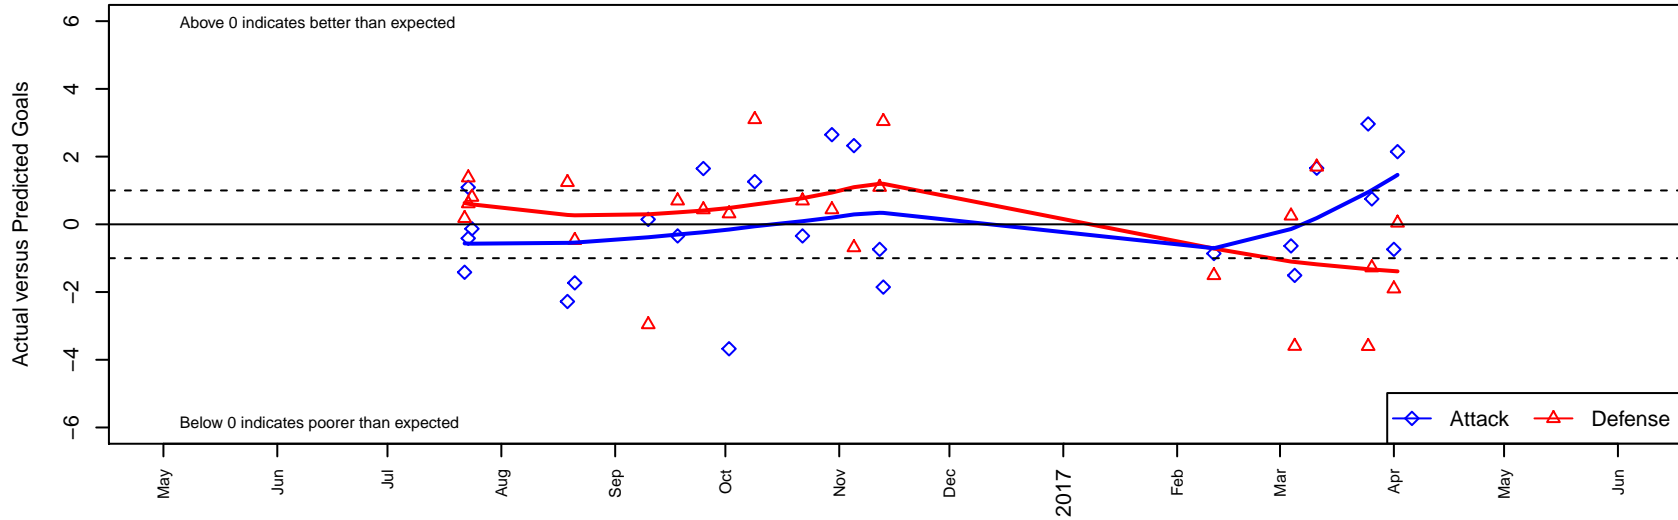

Seattle Celtic Black B06

Seattle Celtic
 Seattle, WA
 B06 total strength=343
 attack=0.37 defense=0.11
 fall league = PSPL Copa Red U11
 spr league = Spr PSPL Copa U11

alt names used:
 Seattle Celtic B06 Black
 Seattle Celtic B06 Black
 Seattle Celtic B06 Black
 Seattle Celtic B06 Black

Venues played:
 2016 Crossfire Select U11 Bronze
 2016 Xtreme Cup BU11 Silver
 2016 PSPL Copa Red U11
 2016 Spr PSPL Copa U11

Seattle Celtic Black B06
 Dots are actual minus expected GF (blue circles) and GA (red triangles).
 Blue line is smoothed change in attack strength. Red is smoothed change in defense strength.

**attack and defense variance (black dot)
relative to other teams
and top 10 in region**

**attack and defense rating
relative to others at age
and all opponents in last 13 months**

Performance relative to 13 month average